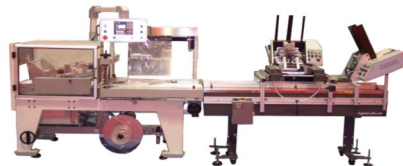

BD-1 System with Texwrap
2219 Auto L-Sealer